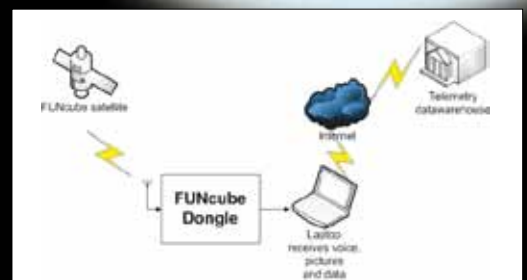

# Are You Having FUN Today?

Only  
**£118.80**  
inc VAT

Inside view of the FUNcube

**SBS-SMA-BNC** - Converts the SMA socket on the FUNcube to a BNC socket via 160mm of coax making it easier and safer to attach antennas and other devices - **£15.60**

**SBS-SMA-N** - Converts the SMA socket on the FUNcube to an N-Type socket via 160mm of coax making it easier and safer to attach antennas and other devices - **£15.60**

**ML&S are the appointed distributor for FUNcube. Dealer enquiries welcome.**

The original FUNcube Dongle concept: receiving information from space as part of a global educational collaboration project.

Similar to a USB TV Dongle, the FUNcube Dongle simple fits into your computer's USB port. It's compatible with many radio reception programs like Rocky, M0KGGK, Spectravue and LinRad. The FUNcube Dongle also works with Windows XP, Vista and Windows 7 both x86 and x64. In addition, it is compatible with Linux and MacOS as it uses standard USB drivers already integrated into the operating system.

As part of AMSAT-UK's FUNcube satellite project, the FUNcube Dongle is the "ground segment", or a radio receiver designed to allow anyone to try their hand at reception of satellites like FUNcube anywhere on Earth as part of a global educational collaboration project collecting information from space.