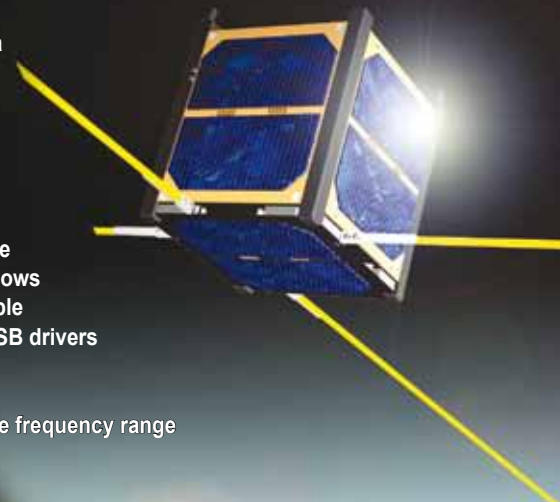

# Are You Having FUN Today?

Only  
**£118.80**  
inc VAT

Inside view of the FUNcube

**SBS-SMA-BNC** - Converts the SMA socket on the FUNcube to a BNC socket via 160mm of coax making it easier and safer to attach antennas and other devices - **£15.60**

**SBS-SMA-N** - Converts the SMA socket on the FUNcube to an N-Type socket via 160mm of coax making it easier and safer to attach antennas and other devices - **£15.60**

**ML&S are the appointed distributor for FUNcube. Dealer enquiries welcome.**

The original FUNcube Dongle concept: receiving information from space as part of a global educational collaboration project.

Similar to a USB TV Dongle, the FUNcube Dongle simple fits into your computer's USB port. It's compatible with many radio reception programs like Rocky, M0KGGK, Spectravue and LinRad. The FUNcube Dongle also works with Windows XP, Vista and Windows 7 both x86 and x64. In addition, it is compatible with Linux and MacOS as it uses standard USB drivers already integrated into the operating system.

As part of AMSAT-UK's FUNcube satellite project, the FUNcube Dongle is the "ground segment", or a radio receiver designed to allow anyone to try their hand at reception of satellites like FUNcube anywhere on Earth as part of a global educational collaboration project collecting information from space.